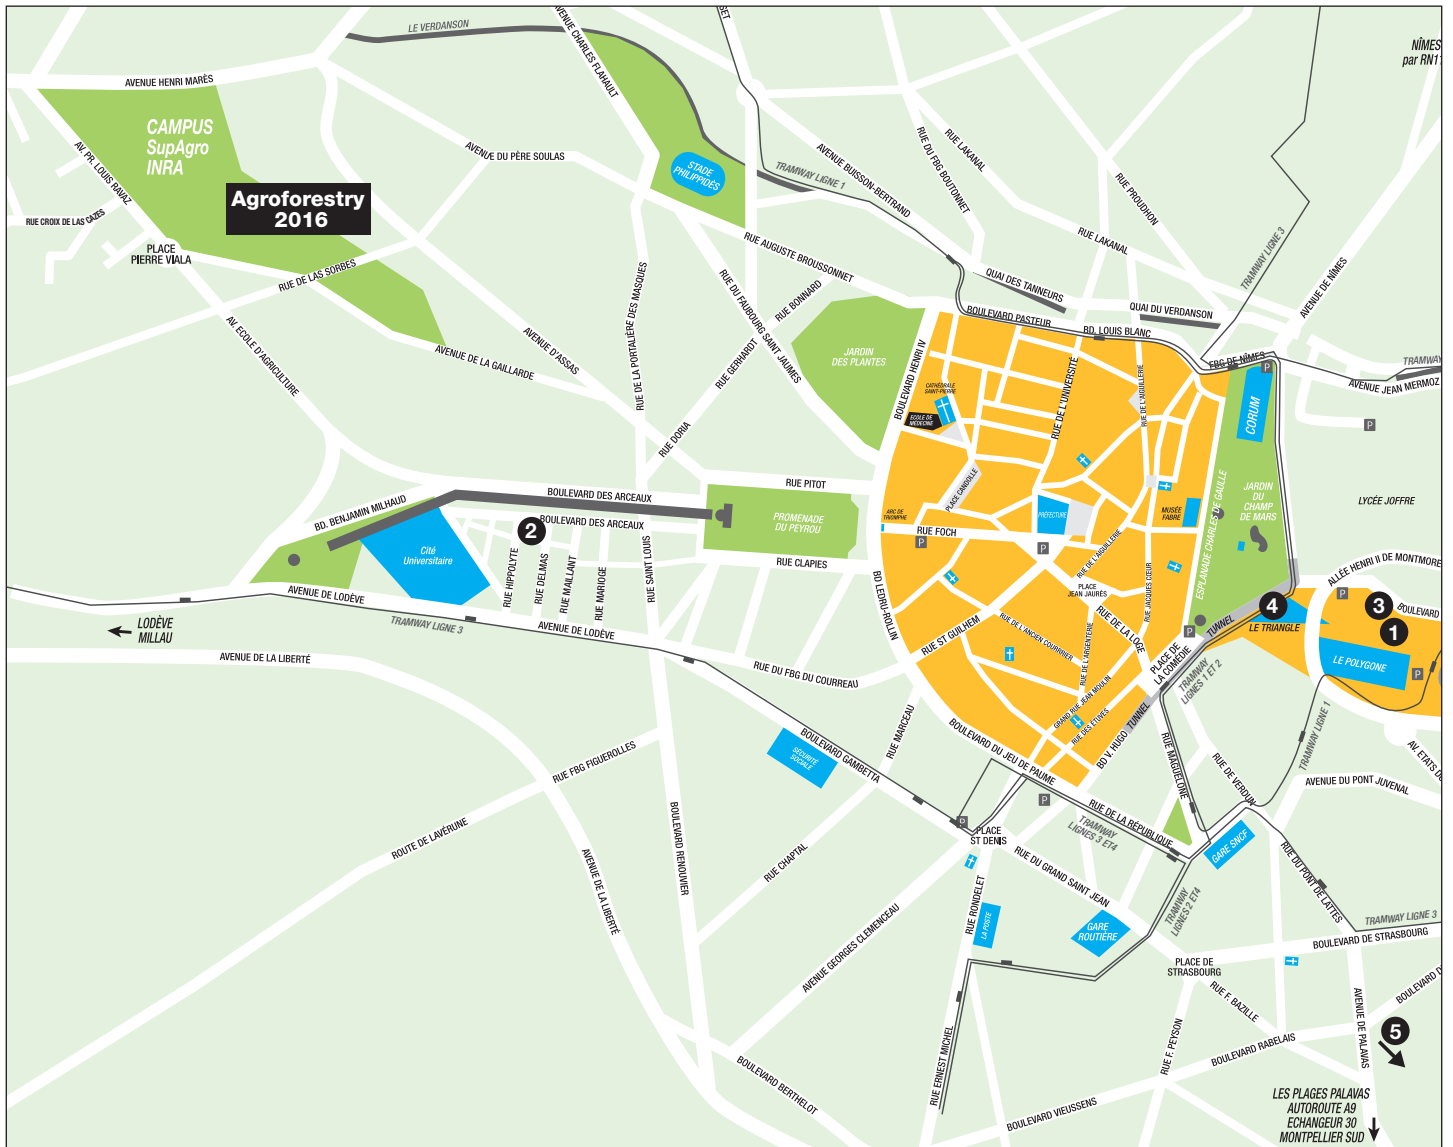

Hotels location - Agroforestry 2016 - Montpellier SupAgro, France

The following hotels have been selected for Agroforestry 2016 and are available at special conference rates. The indicated prices (per room, per night) include bed and breakfast, hotel service charges and government taxes. **As May is a particularly busy month for congresses and other events in Montpellier, we advise you to book your hotel through Alpha Visa Congrès as soon as possible.**

1 Mercure Montpellier Centre ****

Modern hotel located in the town centre, close to the 'Polygone' shopping mall and 10 min. walk (or 5 min. by tram) from the railway station. Air conditioning, free Wi-Fi, bar, mini-bar, safe deposit box. Restaurant and bar. Reception 24/7. Private car park: € 14/day.

2011 Single: € 150.40   2012 Double / Twin: € 168.80

2 Hôtel des Arceaux ****

Charming hotel located 5 min. walk from the old town and 10 min. walk from 'SupAgro'. Soundproofed rooms with air conditioning, free Wi-Fi, TV (Canal+ and satellite), reception from 7 am to 2 am (please contact Alpha Visa Congrès on arrival). Public car park 'Pitot' (closed after 9 pm and on Sundays): € 17.50 / 24h. Parking possibilities in the hotel area.

2021 Single 'standard': € 124   2022 Double / Twin 'standard': € 140

3 Ibis Montpellier Centre ***

Hotel located next to the 'Polygone' shopping mall and 10 min. walk from the railway station. Air conditioning, free Wi-Fi. Restaurant. Bar 24/7. Private car park: € 15 / day

2031 Single (week): € 130.50   2032 Double / Twin (week): € 142
2035 Single WE: € 112.50   2036 Double / Twin WE: € 124

4 Ibis Montpellier Comédie ***

Hotel located next to the 'Polygone' shopping mall and 5 min. walk from the railway station. Air conditioning, free Wi-Fi, satellite/cable TV. Bar with snacks 24/7. Reception 24/7. Private car park 'Triangle' with direct access to the hotel: € 14 for 1 day, € 20 for 2 days, € 31 for 3 days.

2041 Single (week): € 129.90   2042 Double / Twin (week): € 140.80
2045 Single WE: € 109.90   2046 Double / Twin WE: € 120.80

5 Les Consuls de Mer **

Newly renovated apartment hotel located 15 min. by tramway from the town centre. Fully equipped apartments with kitchenette, air conditioning, free Wi-Fi, cable TV. Free parking. Outdoor swimming pool. Reception 24/7. Private car park: € 6/24h.

2051 Single: € 80   2052 Double / Twin: € 91