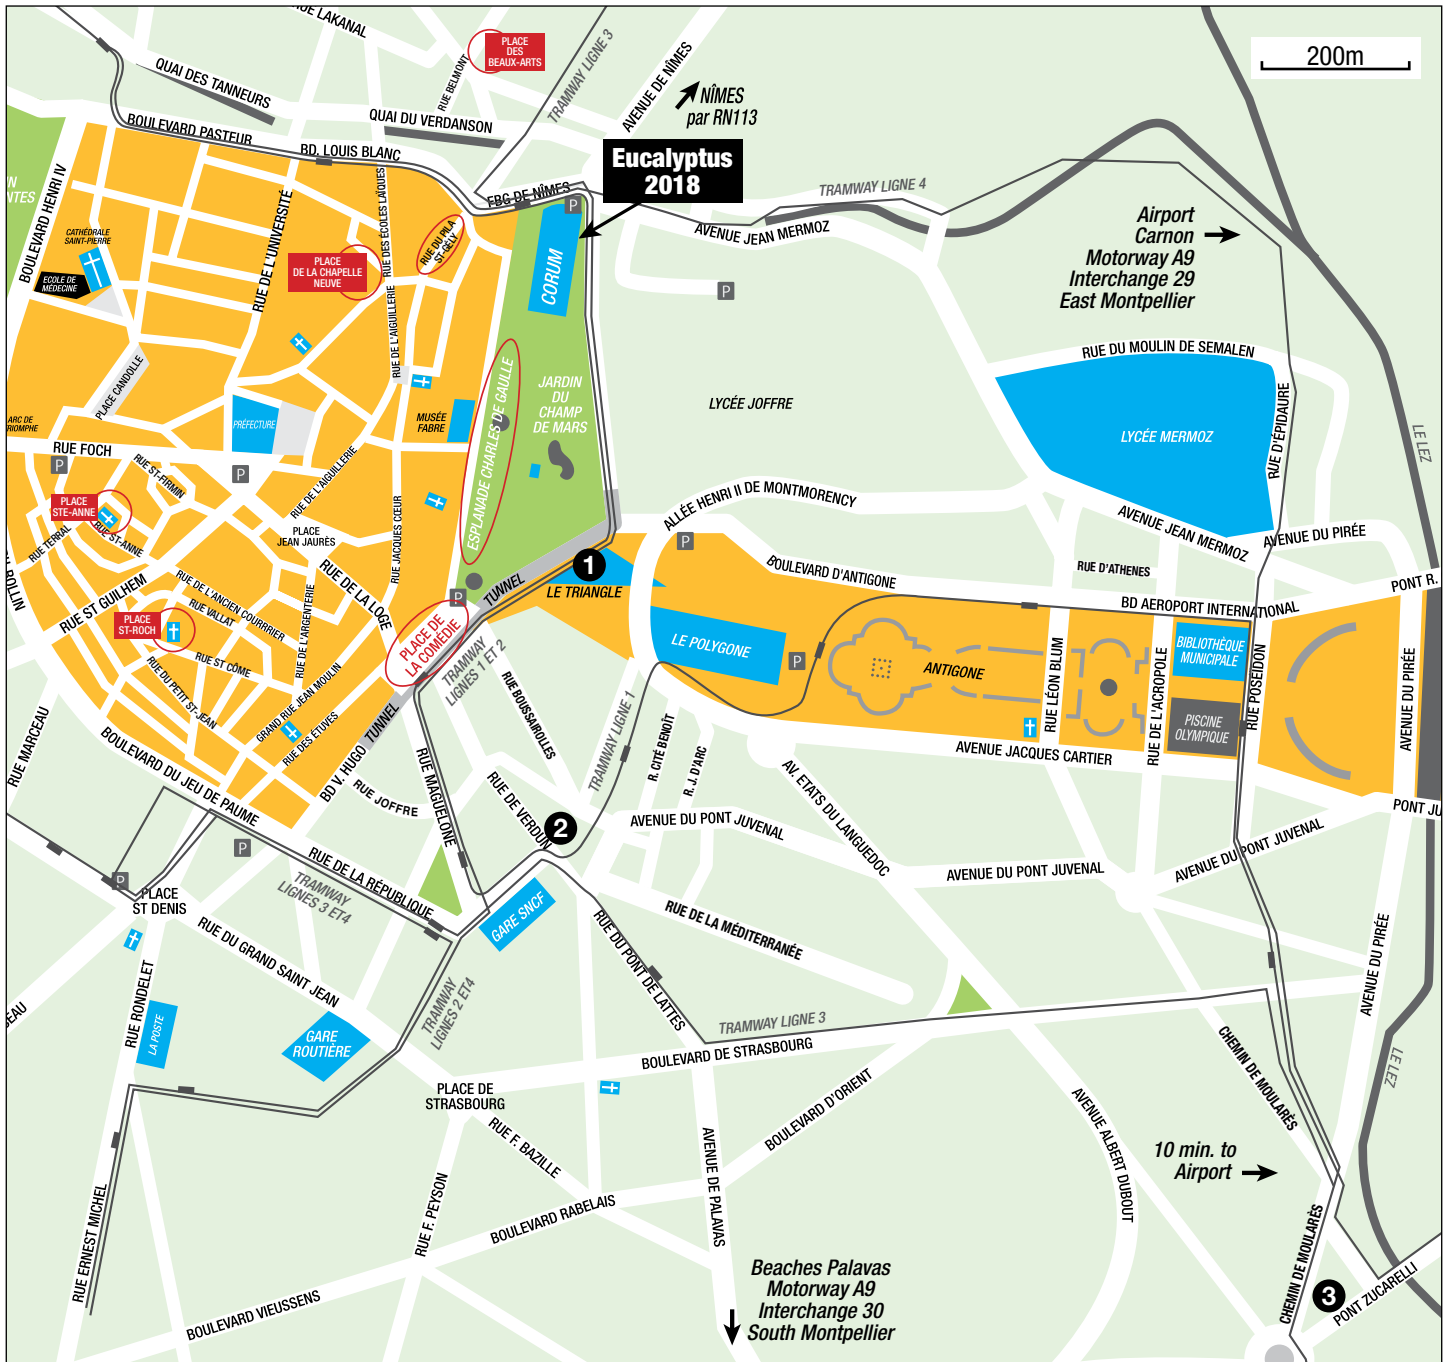

Hotels location - Eucalyptus 2018 - Le Corum, Montpellier, France

The following hotels have been selected for Eucalyptus 2018 and are available at special conference rates. The indicated prices (per room, per night) include bed and breakfast, hotel service charges and government taxes. We strongly recommend you to book your accommodation **as soon as possible**.

1 Ibis Montpellier Comédie ***

Hotel located next to the 'Polygone' shopping centre, 5 min. walk from the railway station, 4 min. walk from the 'Corum'. Air conditioning, telephone, free Wi-Fi, TV (Canal+). Bar with snacks 24/7. Public car park 'Triangle' with direct access to the hotel: € 14 for 1 day, € 20 for 2 days, € 31 for 3 days.

2011 Single week: **€ 116**

2012 Double / Twin week: **€ 128**

2015 Single WE: **€ 103**

2016 Double / Twin WE: **€ 115**

2 Hôtel Colisée Verdun **

Hotel located next to the train station, 5 min. walk from the 'Place de la Comédie' and 10 min. walk from the 'Corum'. Air conditioning, telephone, free Wi-Fi and TV (Canal Satellite). Public car park 'Comédie': € 19 / 24h.

2021 Single: **€ 76.79**

2022 Double / Twin: **€ 93.58**

3 Les Consuls de la Mer **

Newly renovated apartment hotel located 15 min. by tramway from the town centre and the 'Corum'. Fully equipped studios with kitchenette, air conditioning, free Wi-Fi, cable TV. Clean bed linen and towel upon request. Free access to the rooftop swimming pool. Reception 24/7. Private car park: € 6 / 24h.