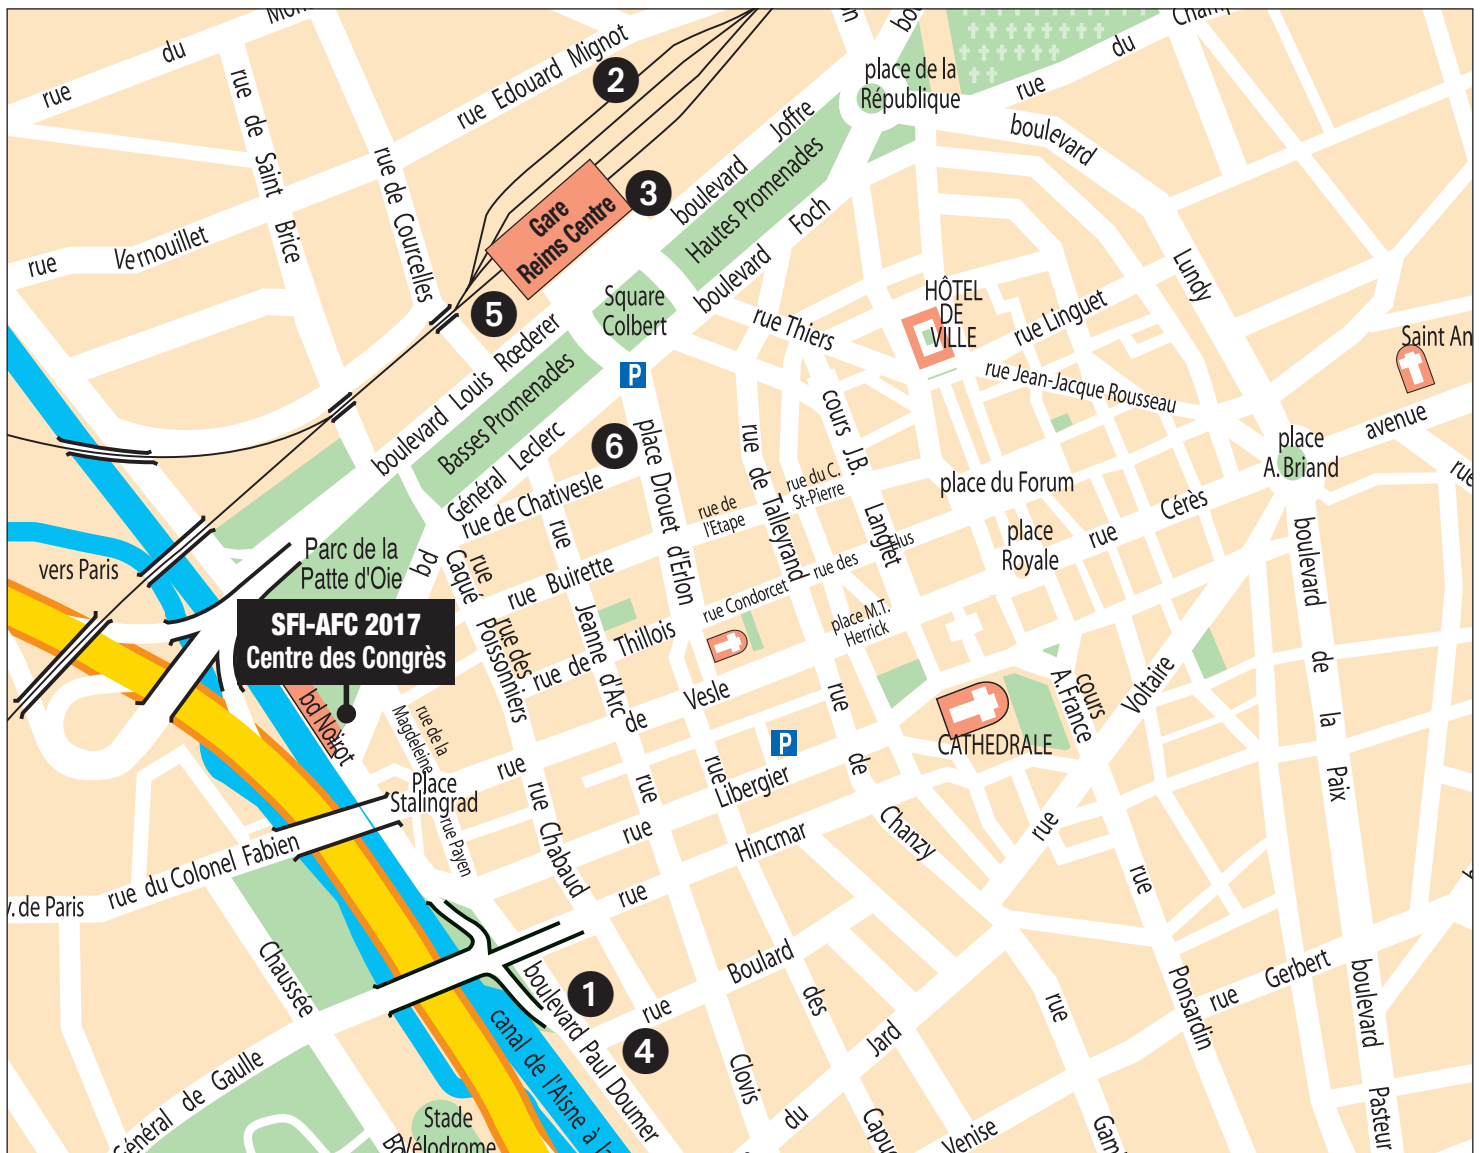

Hotels location - SFI-AFC 2017 - Reims

The indicated prices (per room, per night) include bed and breakfast, hotel service charges and government taxes.

We strongly recommend that you book your accommodation **as soon as possible and before 18 September 2017**. After that date, we will not be able to guarantee availability.

Two railway stations serve Reims: the gare SNCF 'Reims-Centre' located in the town center near the congress venue and the gare TGV 'Champagne-Ardenne' in Bezannes (5 km from the town center).

Both stations are linked by regular connections via Tramway and TER (the fast regional train system).

1 Mercure Centre Cathédrale****

Located in the city center, 650 m from the congress center, 750 m from the Cathédrale Notre-Dame and 1,2 km from the train station 'Reims Centre'. Rooms with free Wi-Fi access, safe, shower and hairdryer. Restaurant (12h / 14h during the week) and bar (6h30 / 00h15). Private car park: € 12.50 / night.

2011 Single: € 143.25

2012 Double / Twin: € 160.50

2 Novotel Suites Reims Centre****

Located 5 min. walk from the train station 'Reims Centre', 10 min. walk from the lively place d'Erlon and 1 km from the congress center. 30m² rooms with air conditioning, room with shower, bath and hairdryer, safe, free Wi-Fi access and TV Canal+. Fitness center, and bar open 6h / 00h30. Private car park: € 10 / 24h.

2041 Single: € 112.25

2042 Double / Twin: € 124.50

3 Ibis Centre Gare***

Located next to the train station 'Reims Centre', 2 min. walk from the lively place d'Erlon and 900 m from the congress center. Rooms with free Wi-Fi access, double-glazed windows, shower and hairdryer. Bar open 24h a day. Long stay parking at the train station: € 9 / 24h.

2051 Single: € 99.40

2052 Double / Twin: € 110.80

4 Campanile Centre Cathédrale***

Located in the city center, 650 m from the congress center, 750 m from the Cathédrale Notre-Dame and 1,2 km from the train station 'Reims Centre'. Rooms with free Wi-Fi access, safe, shower and hairdryer. Restaurant (12h / 14h during the week) and bar (19h-00h). Private car park: € 12 / night.

2061 Single: € 94

2062 Double / Twin: € 106

5 Residhome Reims Centre***

Located next to the train station 'Reims Centre', 2 min. walk from the lively place d'Erlon and 900 m from the congress center. Rooms with free Wi-Fi access, safe and double-glazed windows. Private car park: € 9 / night.

2071 Single: € 83

2072 Double / Twin: € 89.50

6 Inter-hotel Grand Hôtel du Nord***

Located in the heart of the city, near the lively place d'Erlon, opposite the train station 'Reims Centre' and 700 m from the congress center. Free Wi-Fi access. Underground parking: € 2 / 24h.

2081 Single: € 68.50

2082 Double / Twin: € 76