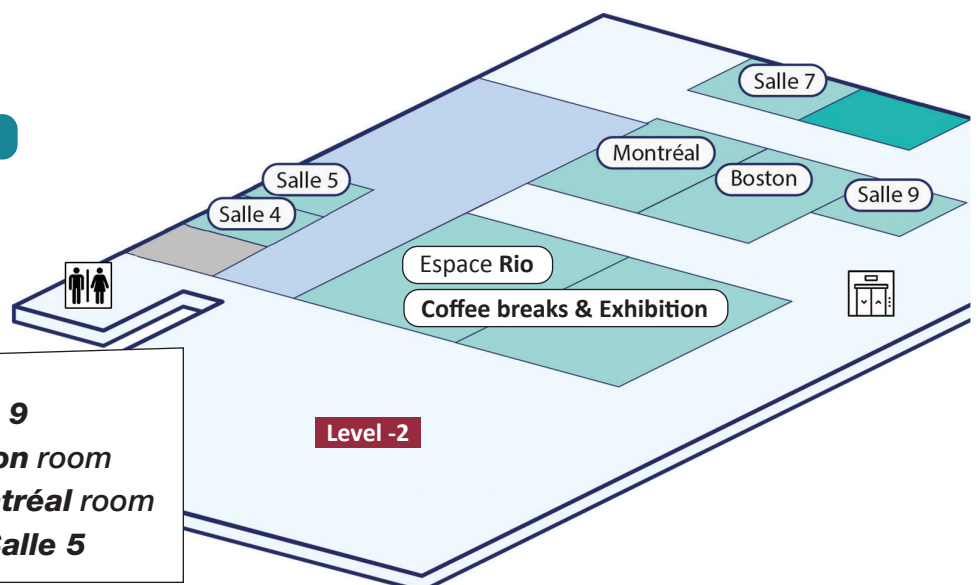

### Workshops - Level -1

- EXCILONE & PARTICLE METRIX > Sydney room
- MILTENYI BIOTEC > Nouméa room
- MYRIADE > Fidji room
- NANOFCEM > Sydney room

Level -1

### Conferences - Level -1

- Wednesday 7 February > Auditorium
- Thursday 8 February > Sydney room

## NIVEAU AMÉRIQUE - Level -2

### Workshops - Level -2

- ABBELIGHT > Salle 4
- AGILENT > Salle 7
- BECKMAN COULTER > Salle 9
- BECTON DICKINSON > Boston room
- CYTEK BIOSCIENCES > Montréal room
- MALVERN PANALYTICAL > Salle 5

Level -2