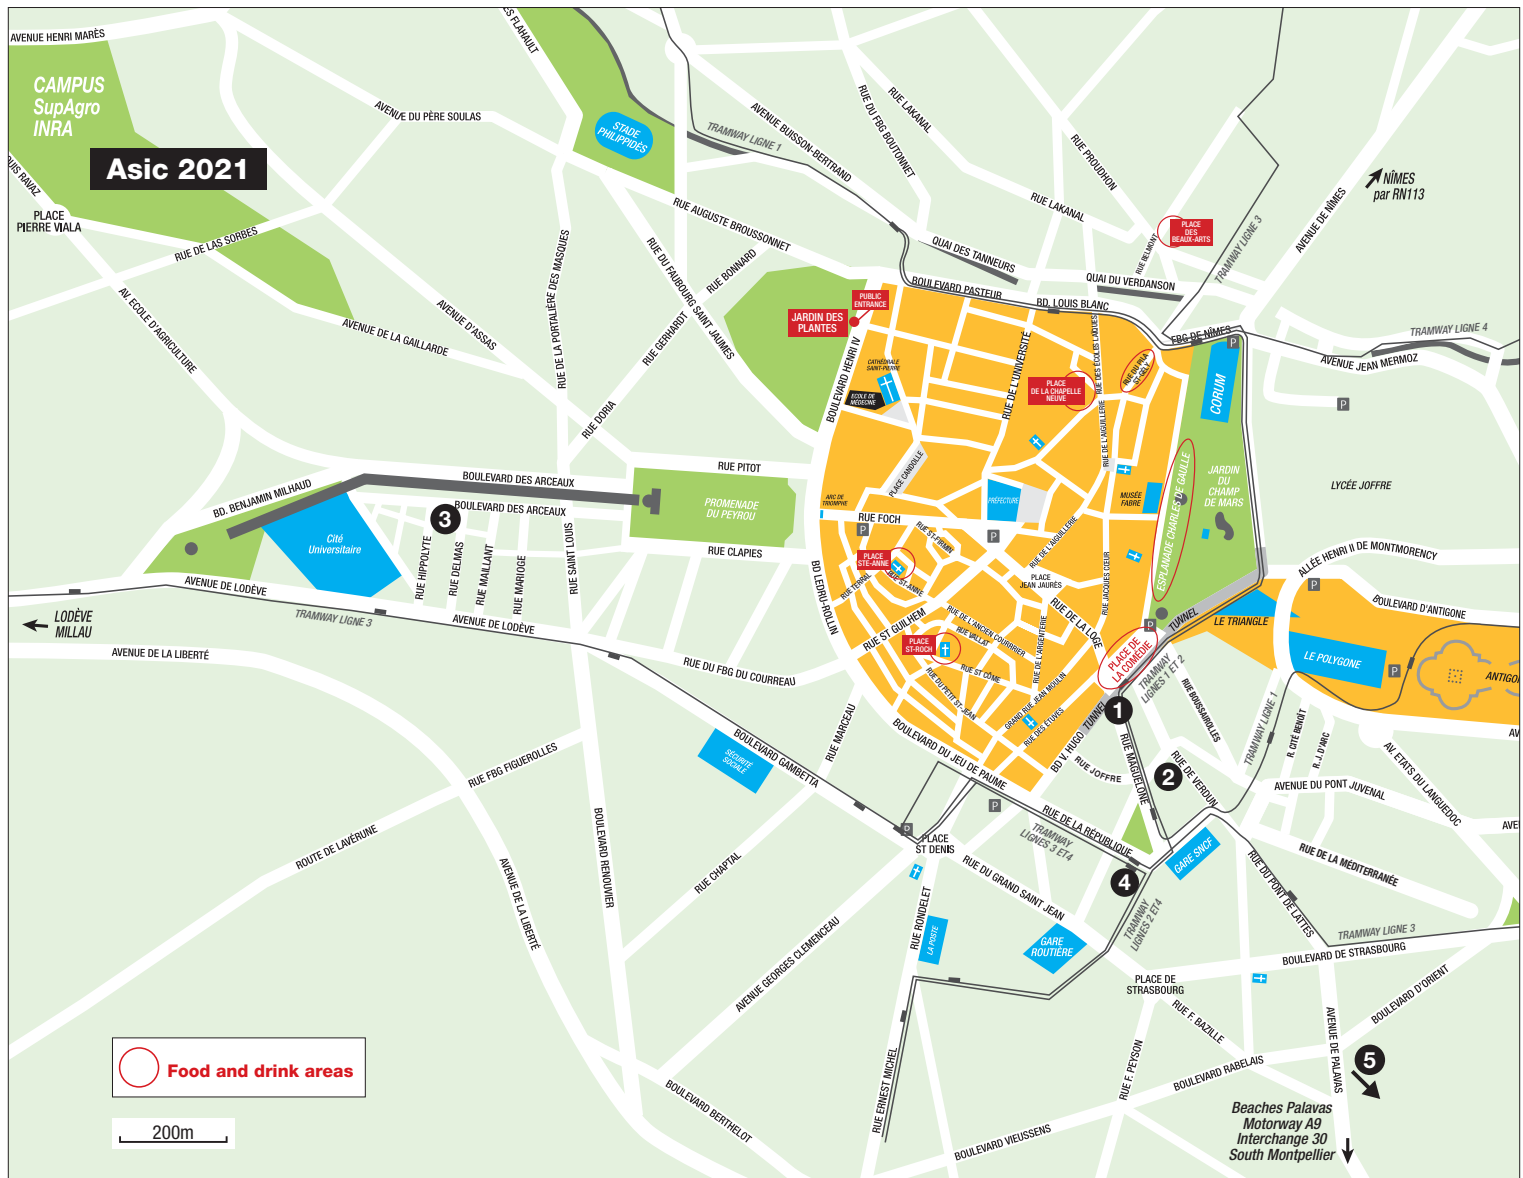

Hotels location - Asic 2021 - Montpellier SupAgro, France

The following hotels have been selected for Asic 2021 and are available at special conference rates. The indicated prices (per room, per night) include bed and breakfast, hotel service charges and government taxes. We strongly recommend you to book your accommodation as soon as possible.

For more information, click on [hotel names](#).

1 Grand Hôtel du Midi ****

15 min. by public transport from 'SupAgro'.

2011 Single: € 152

2012 Double / Twin: € 166

2 Oceania Le Métropole ****

15 min. by public transport from 'SupAgro'.

2021 Single confort: € 133

2022 Double / Twin confort: € 145

3 Hôtel des Arceaux ***

10 min. walk (1 km) from 'SupAgro' and the old town.

2031 Single 'supérieure': € 149.50

2032 Double / Twin 'supérieure': € 165.60

30 min. by public transport from 'SupAgro'.

2051 Single: € 84.50

2052 Double / Twin: € 94