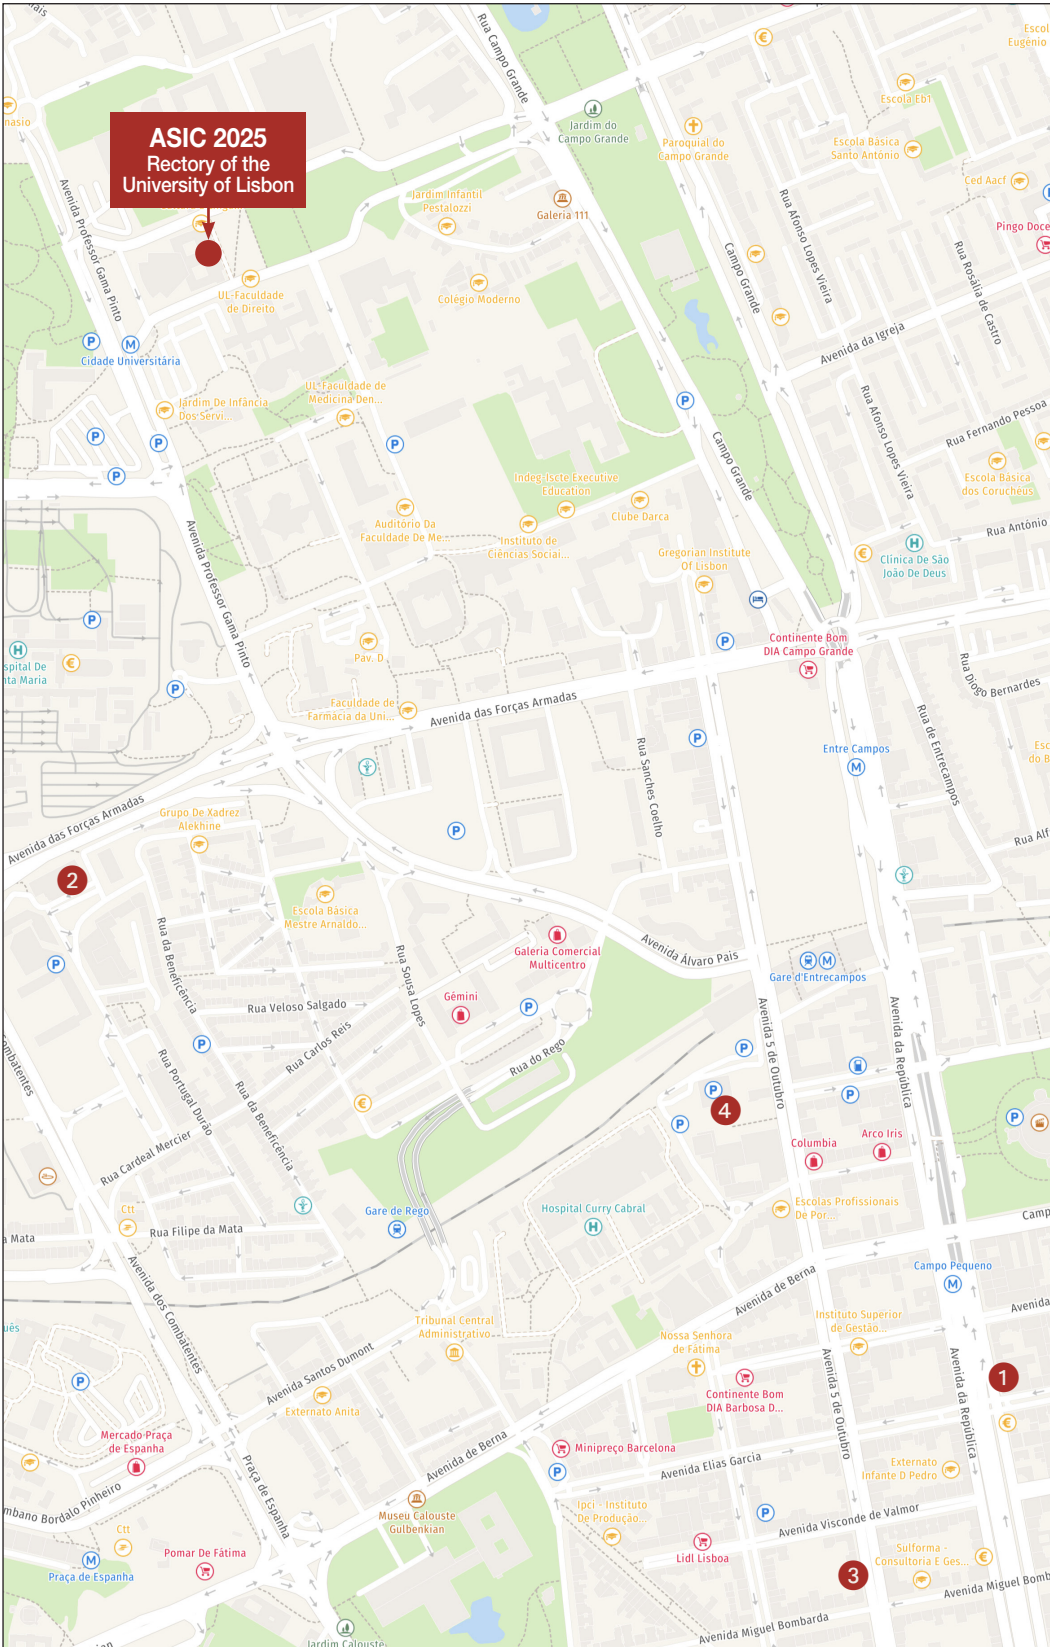

HOTELS LOCATION - ASiC 2025 - Lisbon, Portugal

The following hotels have been selected for Asic 2025 and are available at special conference rates.

The indicated prices (per room, per night) include bed and breakfast, hotel service charges and government taxes.

We strongly recommend you to book your accommodation **as soon as possible**.

1 Jupiter Lisboa Hotel ****
 9 minutes by public transport or 33 minutes walk from the conference venue.
NO VACANCY in the conference period.
 Private car park: € 12 / 24h.

 Single: € 179 Double / Twin: € 198

2 SANA Metropolitan Hotel ****
 17 minutes-walk (1.2 km) from the conference venue.
NO VACANCY in the conference period.
 Private car park: € 12 / 24h.

 Single: € 169.90 Double / Twin: € 193.90

3 Masa Hotel Almirante ***
 24 min by public transport, 58min walk from the conference venue.
 Private car park: € 15 / 24h.

 Single: € 139 Double / Twin: € 153

4 VIP Executive Zurique Hotel ***
 11 minutes by public transport or 25 minutes-walk (1.8 km) from the conference venue.
 Private car park: € 2 / hour.