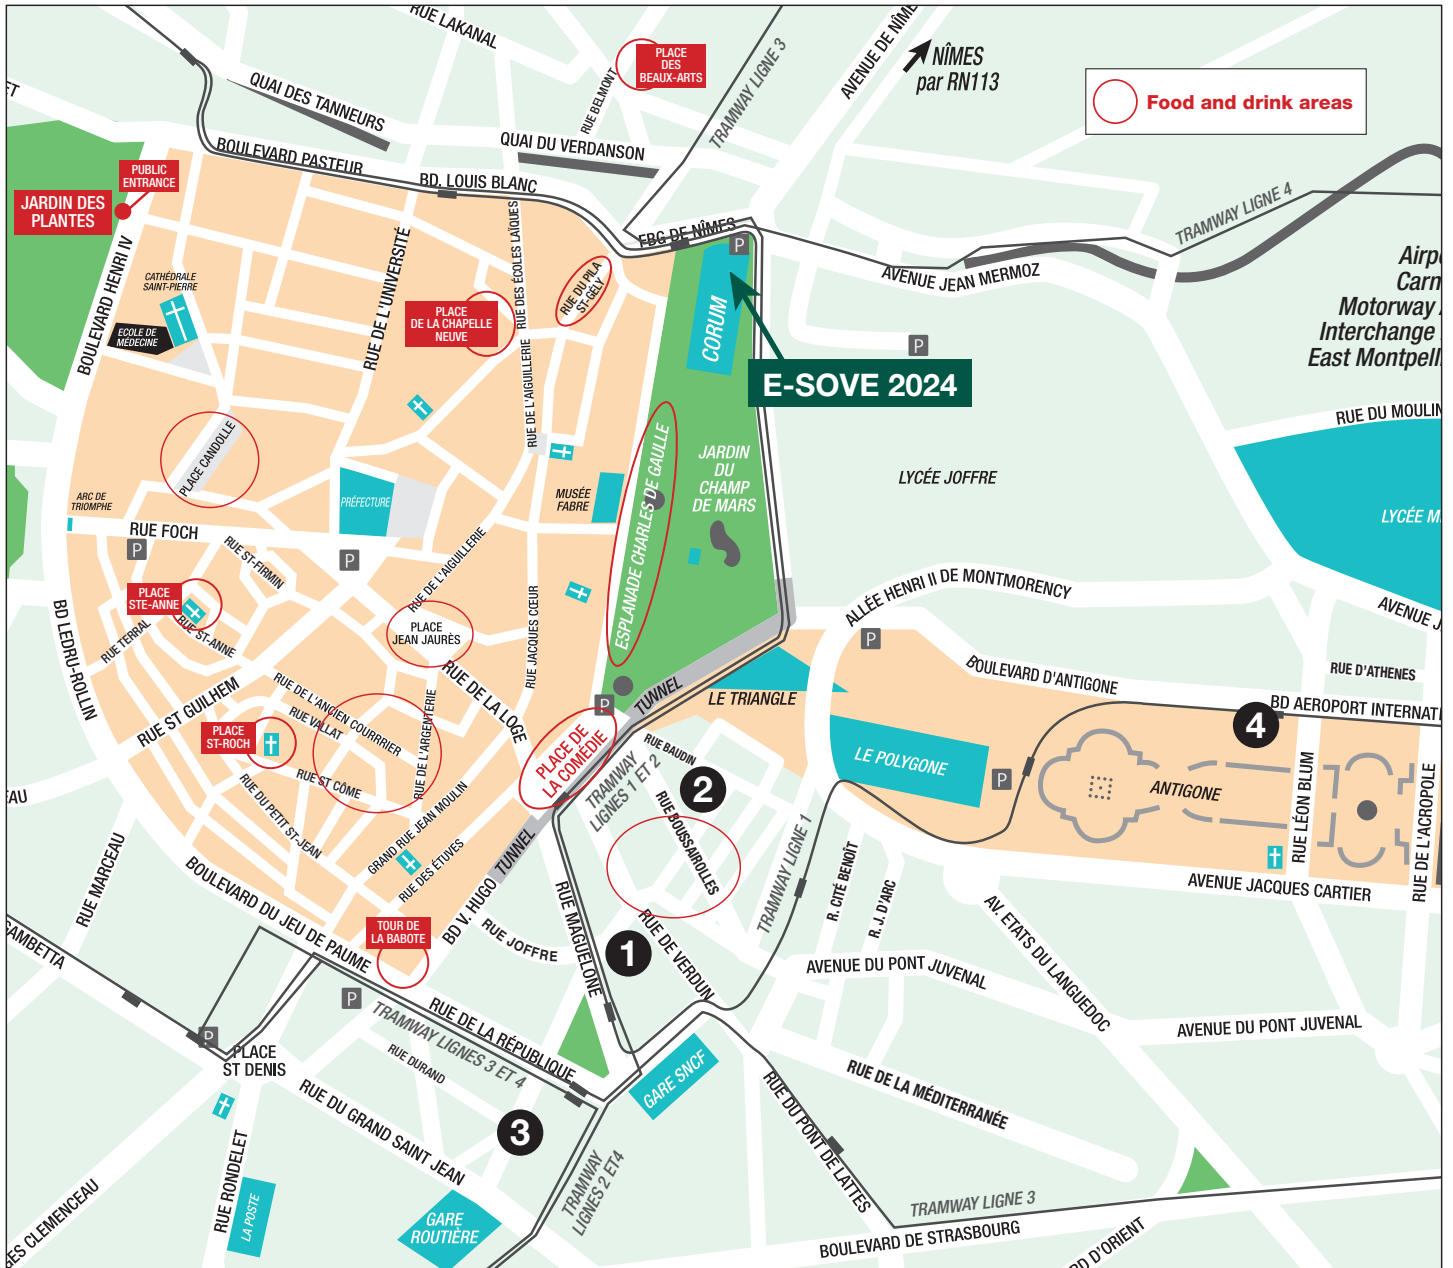

Hotels location - E-SOVE 2024 - Le Corum, Montpellier, France

! The indicated prices (per room, per night) include bed and breakfast, hotel service charges and government taxes. The following hotels have been selected for the 23rd European Society for Vector Ecology Conference and are available at special conference rates. We strongly recommend you to book your accommodation **as soon as possible**.

1 Hotel Oceania Le Métropole ****

10 mn-walk (800 m) from 'Le Corum'. Private car park: € 20 / 24h.

2021 Single: € 153.60

2022 Double / Twin: € 167.20

2 Ibis Style Montpellier Centre Comédie ***

8 mn-walk (600 m) from 'Le Corum'. Private car park: € 14 / 24h.

2031 Single: € 149.30

2032 Double / Twin: € 161.60

3 Campanile Montpellier Centre ***

15 mn-walk (1 km) from 'Le Corum'. Parking: € 20 / 24h.

2041 Single: € 127.30

2042 Double / Twin: € 141.60

4 Citadines Antigone Montpellier ***

Book directly with the hotel. Promo code ESOVE CONGRESS 2024.

Tel: +33 4 99 52 37 50 - antigone@citadines.com

16 mn-walk (1.2 km) from 'Le Corum'.

Studio: € 102