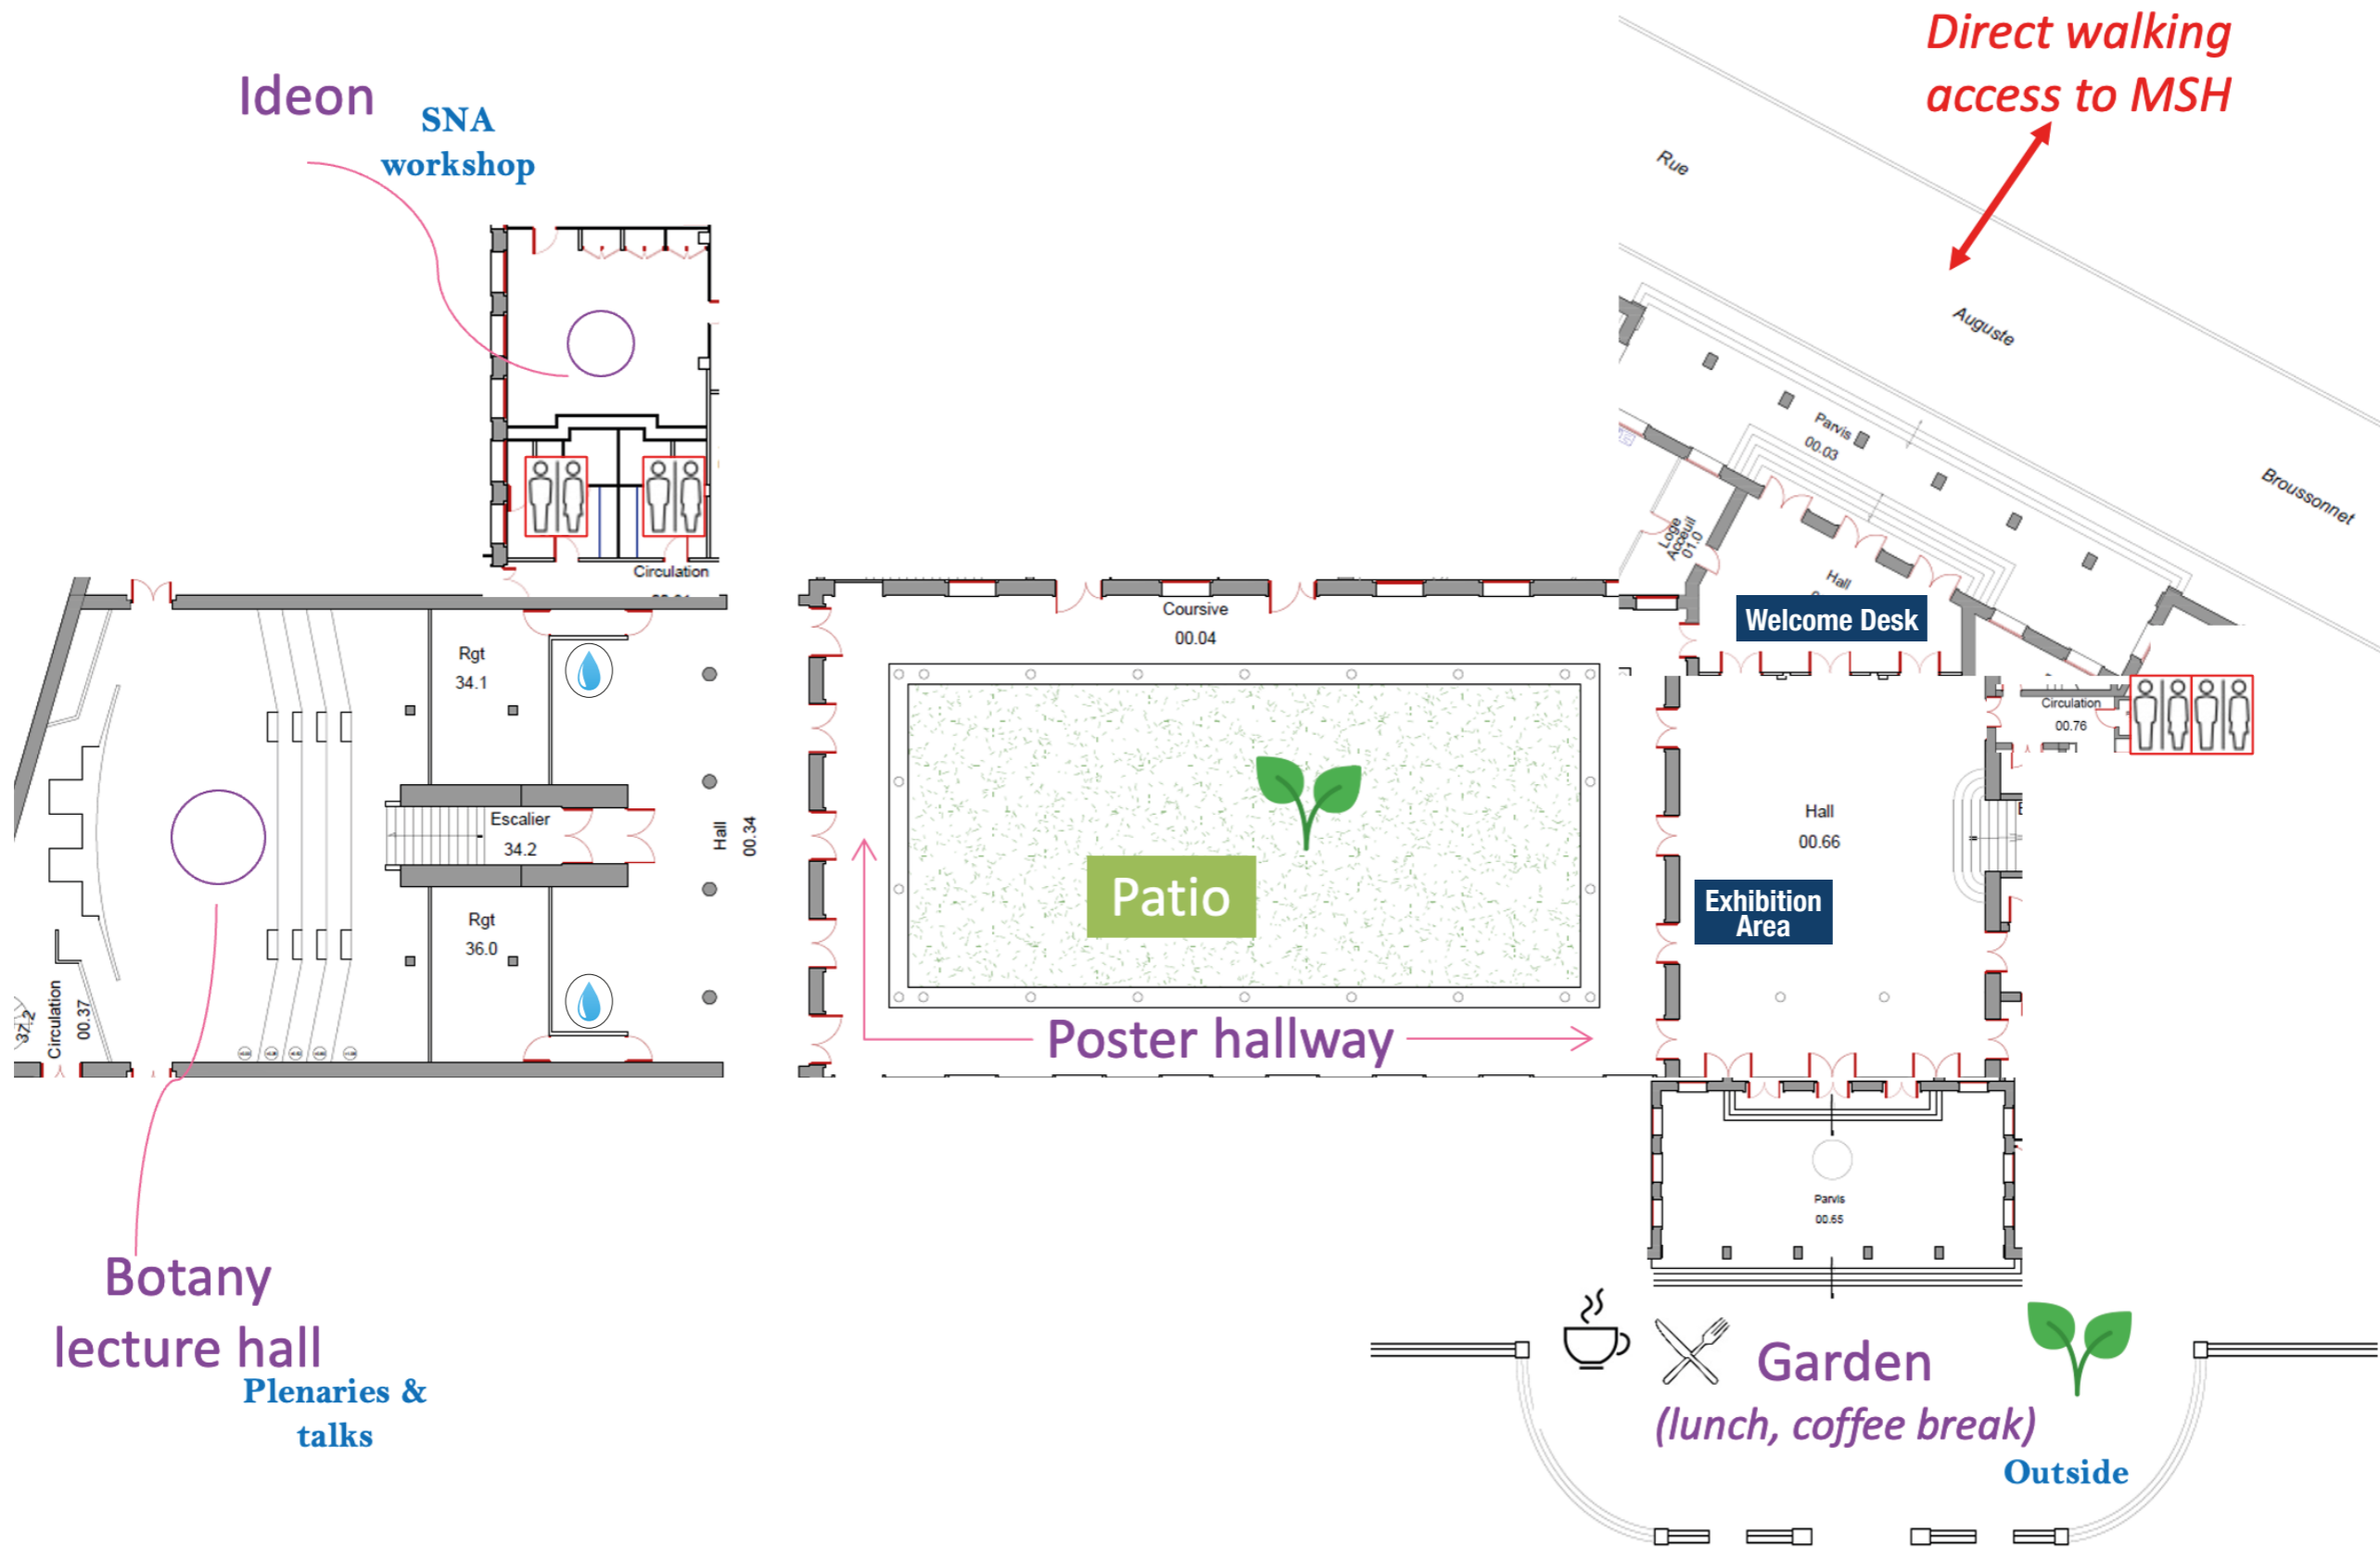

Botanic Institute

11th meeting of the
**European Federation
For Primatology**

JUNE 2026
montpellier

June 29 - July 3
MSH Sud, Montpellier, France