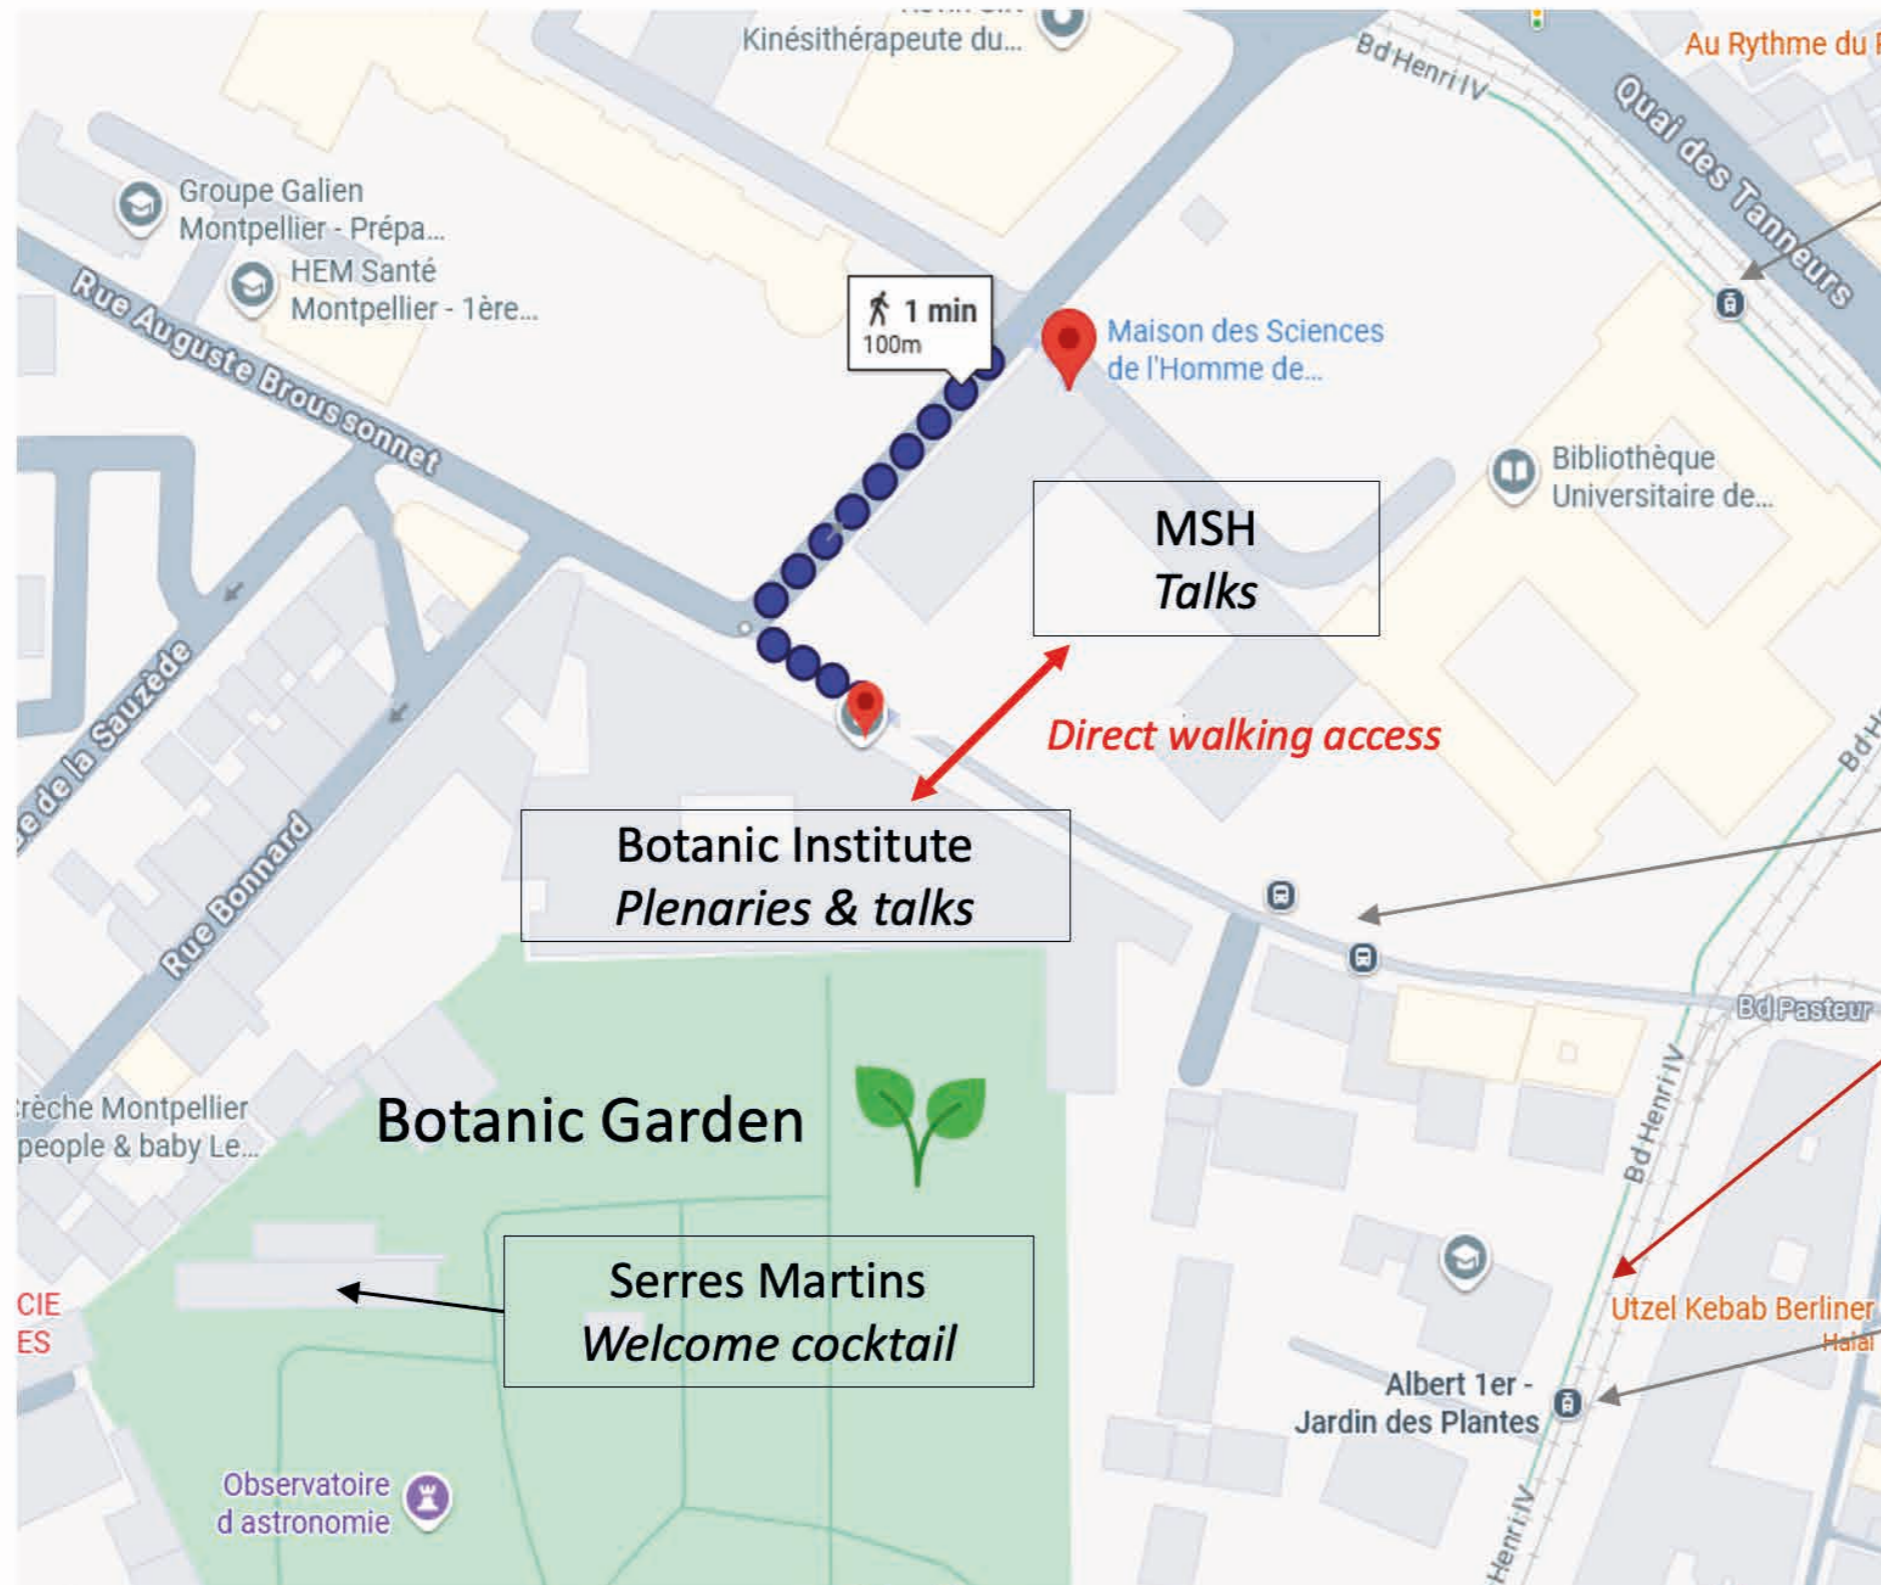

# Access & Surroundings

11th meeting of the  
**European Federation  
For Primatology**

JUNE 2026  
montpellier

June 29 - July 3  
MSH Sud, Montpellier, France

Tram station Albert  
1<sup>er</sup> Saint-Charles  
(Lines 1 & 5)

Bus Lines  
(Lines 6 & 7)

Late arrivals & exit during  
the cocktail event

Tram station Albert  
1<sup>er</sup> Jardin des  
Plantes  
(Lines 1, 4 & 5)

Broc Café (EDI evenings)

# Botanic Institute

11th meeting of the  
**European Federation  
For Primatology**

JUNE 2026  
montpellier

June 29 - July 3  
MSH Sud, Montpellier, France

MSH