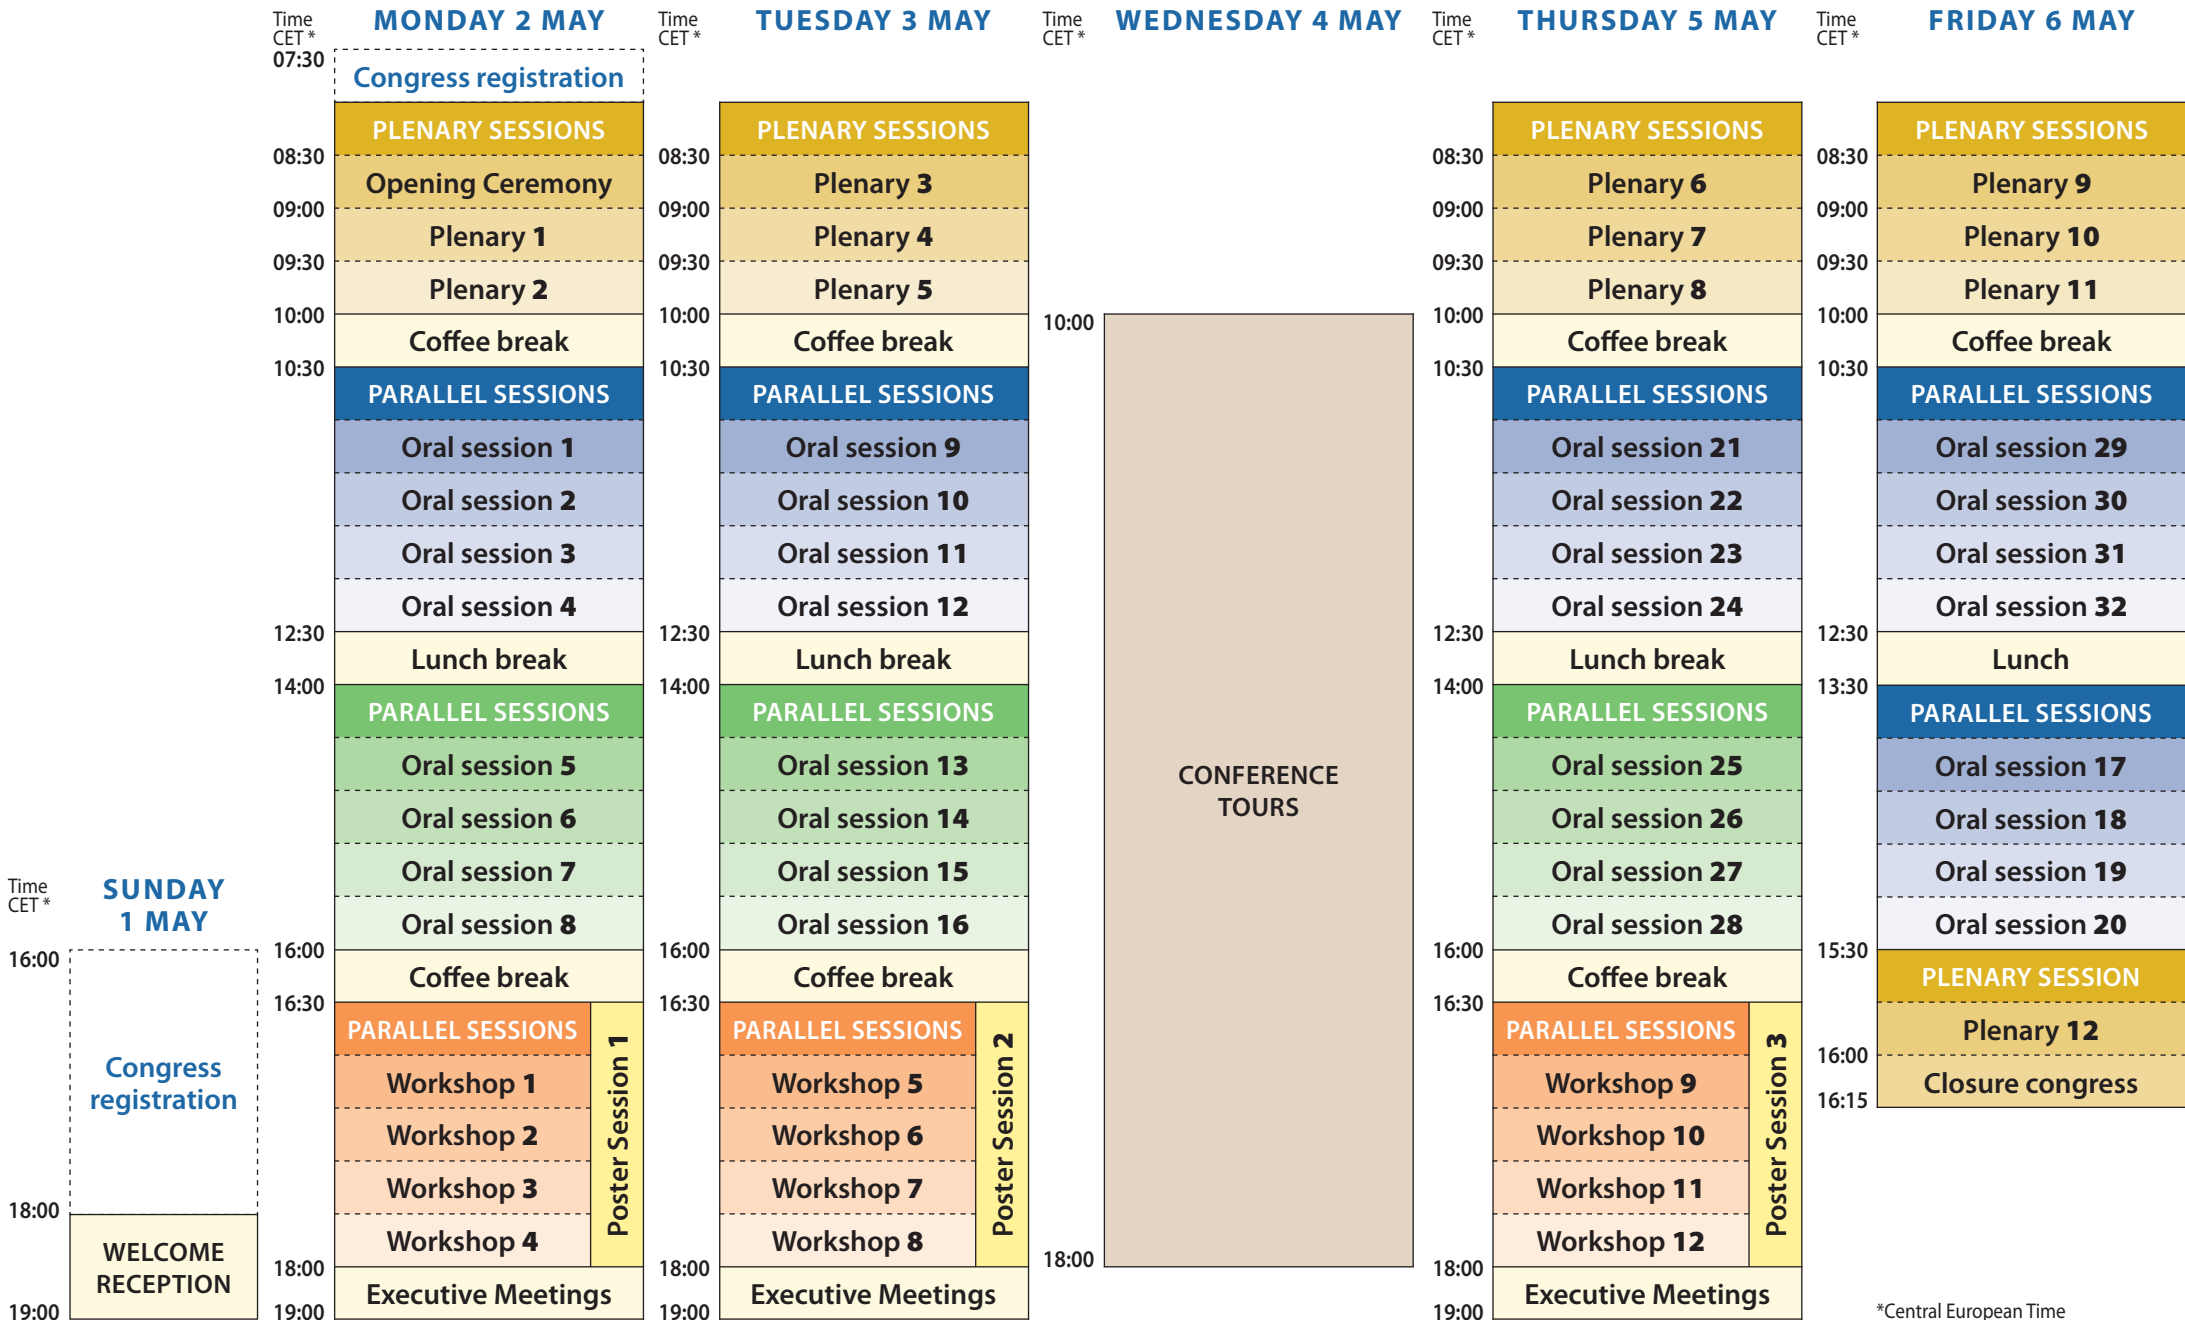

# PLANNING AT A GLANCE

“Crossing borders : a world of nematode diversity and impact to discover”

\*Central European Time