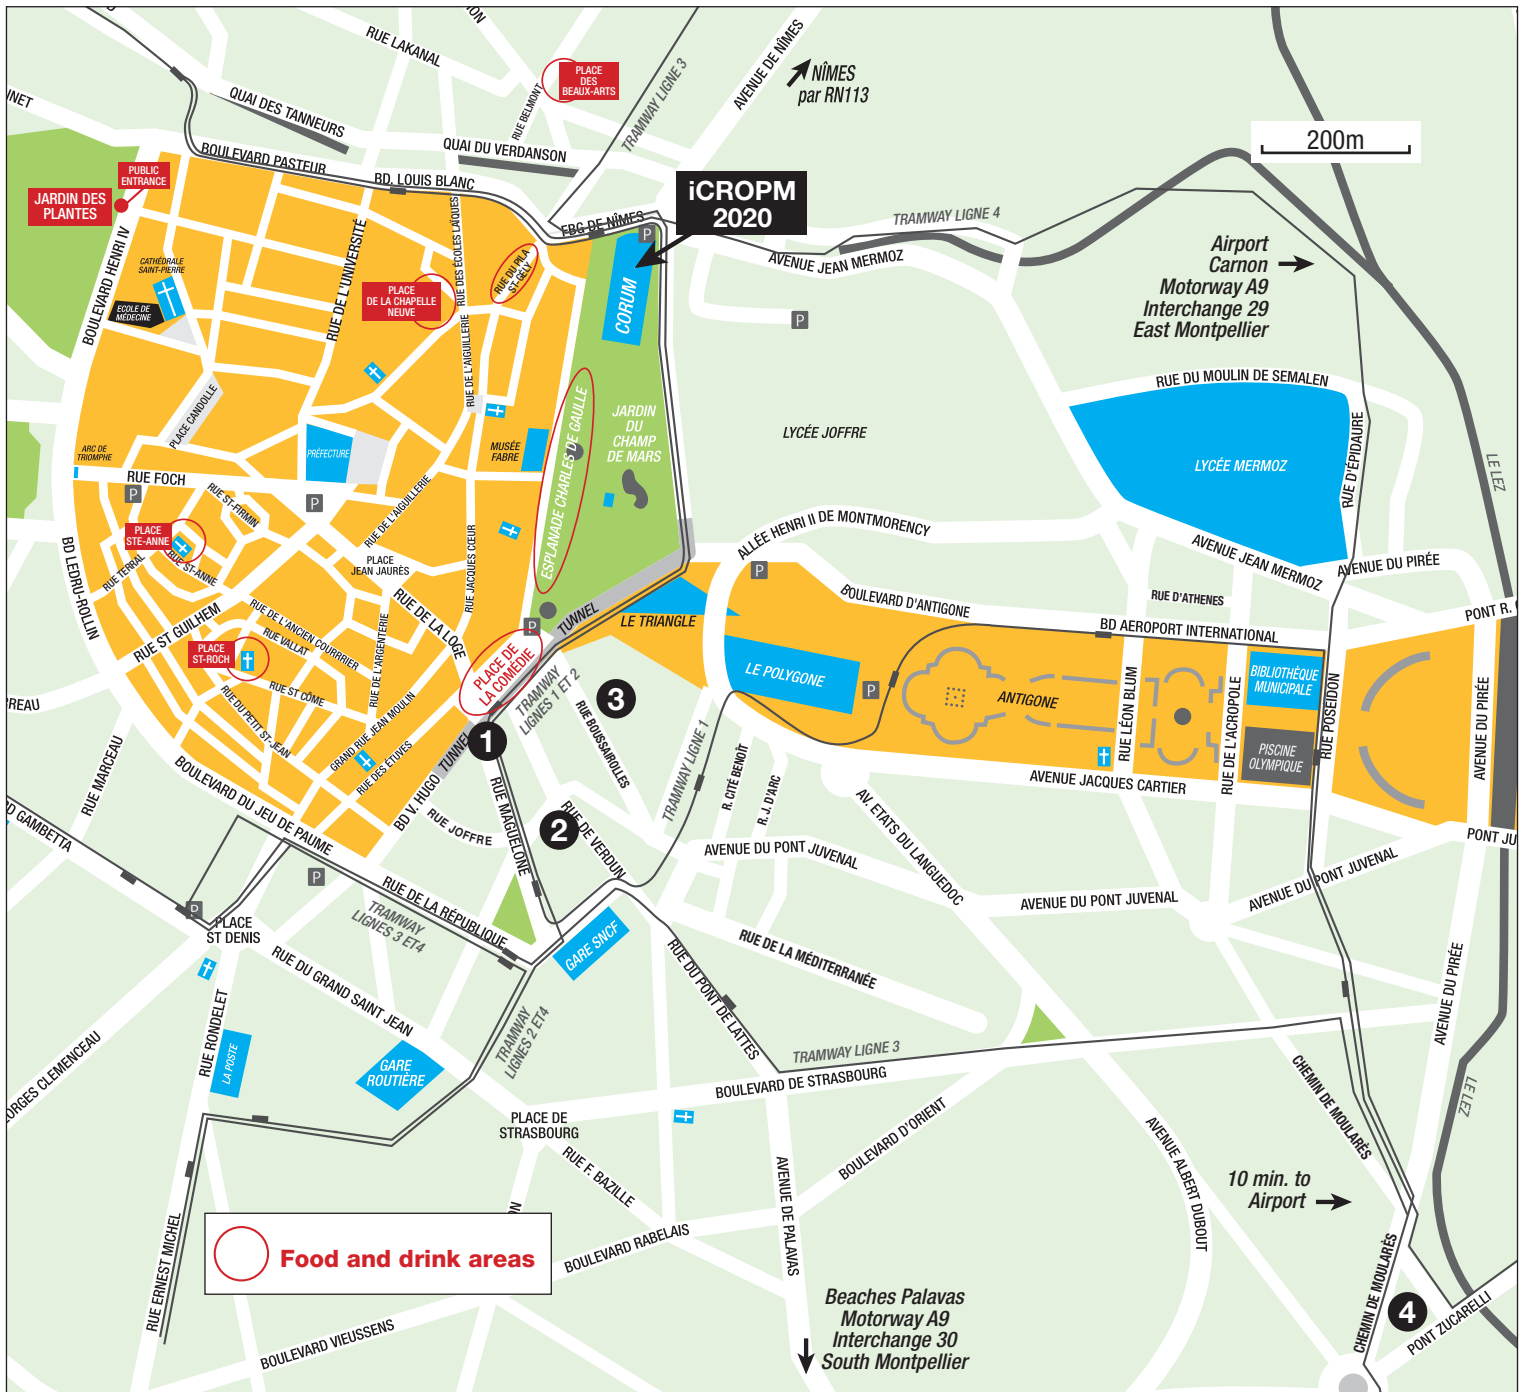

Hotels location - iCROPM 2020 - Le Corum, Montpellier, France

The following hotels have been selected for iCROPM 2020 and are available at special conference rates. The indicated prices (per room, per night) include bed and breakfast, hotel service charges and government taxes. We strongly recommend you to book your accommodation as soon as possible.

For more information, click on hotel names.

- 1 Grand Hôtel du Midi ******
 9 min. walk (700 m) from the venue
 2011 Single: € 136 **NO VACANCY** 2012 Double / Twin: € 151
- 2 Oceania Le Métropole ******
 8 min. walk (650 m) from the venue
 2021 Single confort: € **NO VACANCY** 2042 Double / Twin confort: € 141

- 3 Ibis Style Montpellier Centre Comédie *****
 7 min. walk (600 m) from the venue
 2031 Single: € 98.5 **NO VACANCY** 2032 Double / Twin: € 110
- 4 Les Consuls de la Mer ****
 15 min. by tramway (900 m) from the venue
 2041 Single: € 76.5 **NO VACANCY** 2042 Double / Twin: € 87