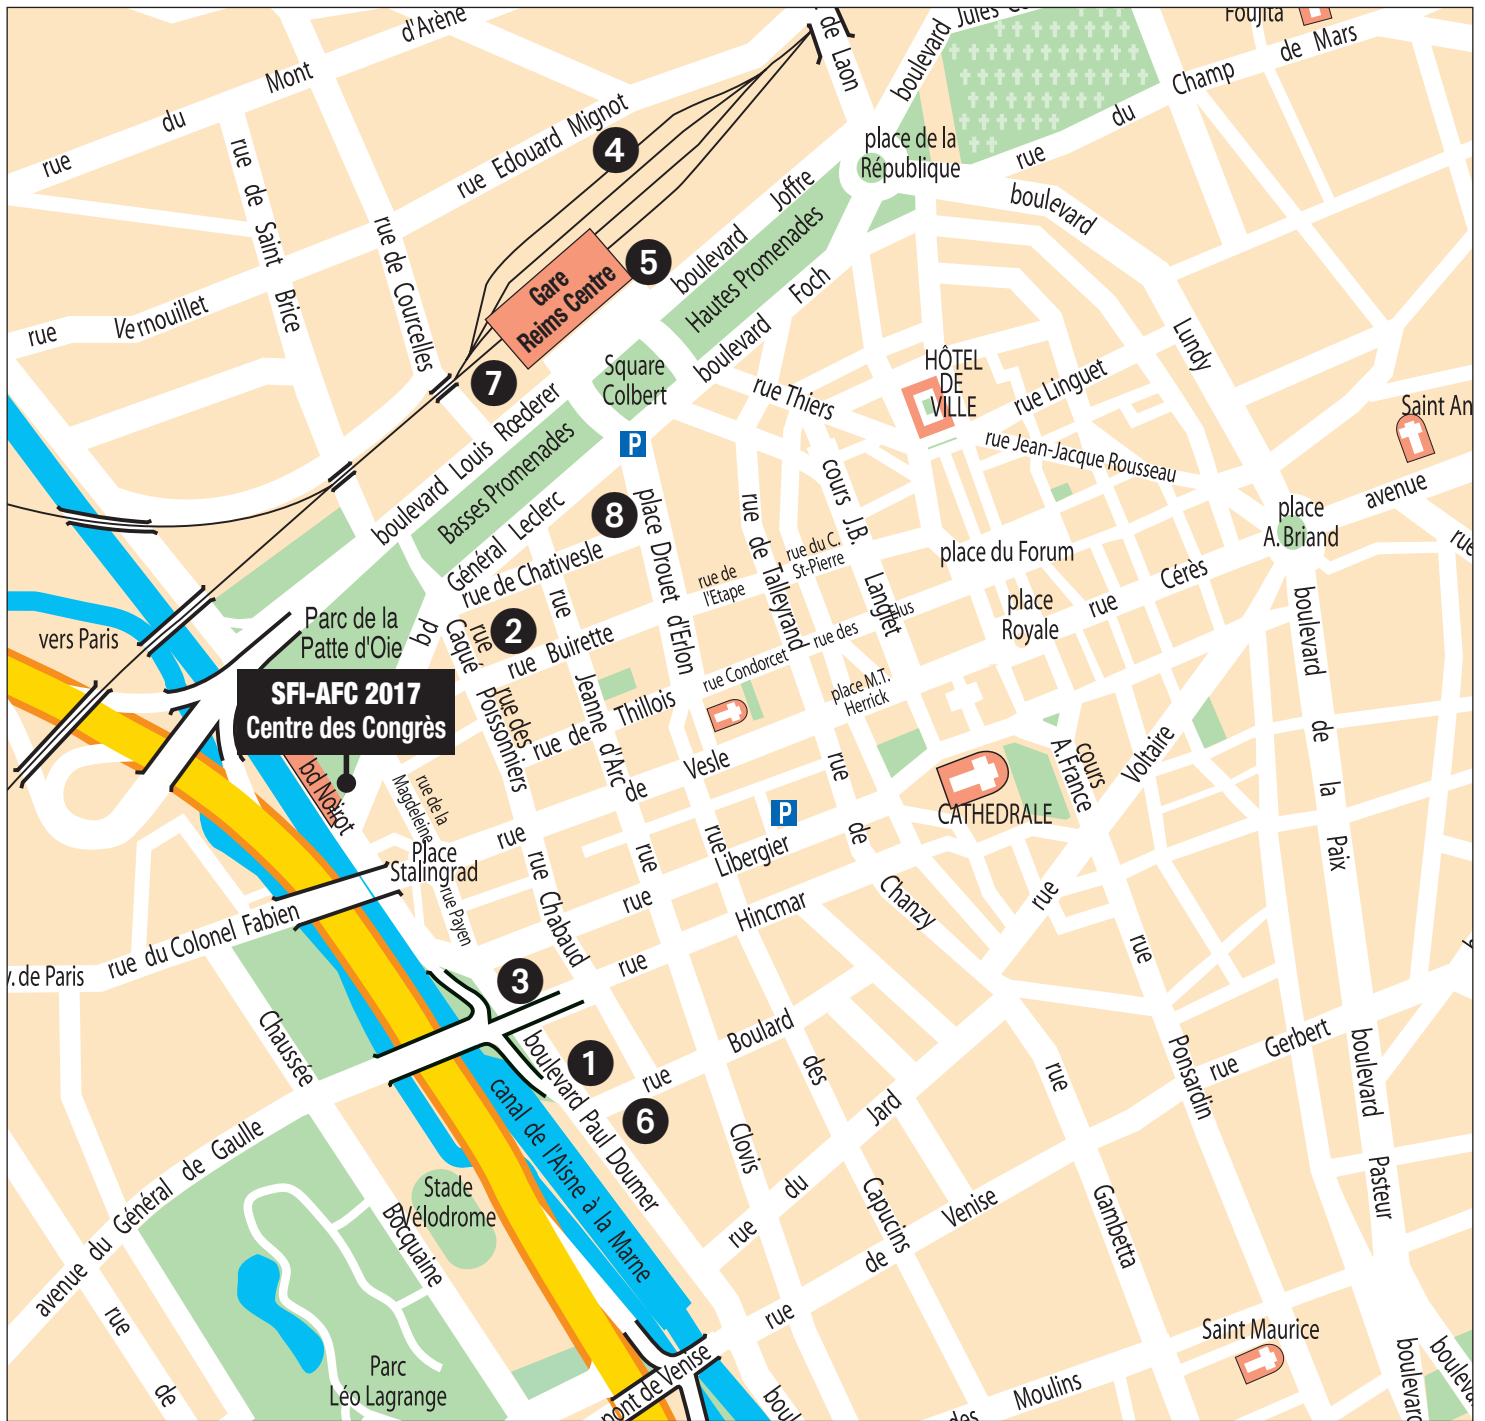

Hotels location - SFI-AFC 2017 - Reims

The indicated prices (per room, per night) include bed and breakfast, hotel service charges and government taxes.

We strongly recommend that you book your accommodation **as soon as possible and before 18 September 2017**. After that date, we will not be able to guarantee availability.

Two railway stations serve Reims: the gare SNCF 'Reims-Centre' located in the town center near the congress venue and the gare TGV 'Champagne-Ardenne' in Bezannes (5 km from the town center).

Both stations are linked by regular connections via Tramway and TER (the fast regional train system).

1 Mercure Centre Cathédrale**** NO VACANCY

2 Holiday Inn Centre****

Located in the city center near the Place d'Erlon, 700 m from the train station* and 300 m from the congress center. Rooms with free Wi-Fi access, satellite TV, mini-bar, safe and hairdryer. Panoramic rooftop restaurant (19h / 22h) and bar (16h / 24h). Private car park: € 12 / night.

2021 Single: € 133.25

2022 Double / Twin: € 145.50

3 Ibis Styles Centre Cathédrale*** NO VACANCY

4 Novotel Suites Reims Centre**** NO VACANCY

5 Ibis Centre Gare*** NO VACANCY

6 Campanile Centre Cathédrale*** NO VACANCY

7 Residhome Reims Centre*** NO VACANCY

8 Inter-hotel Grand Hôtel du Nord*** NO VACANCY